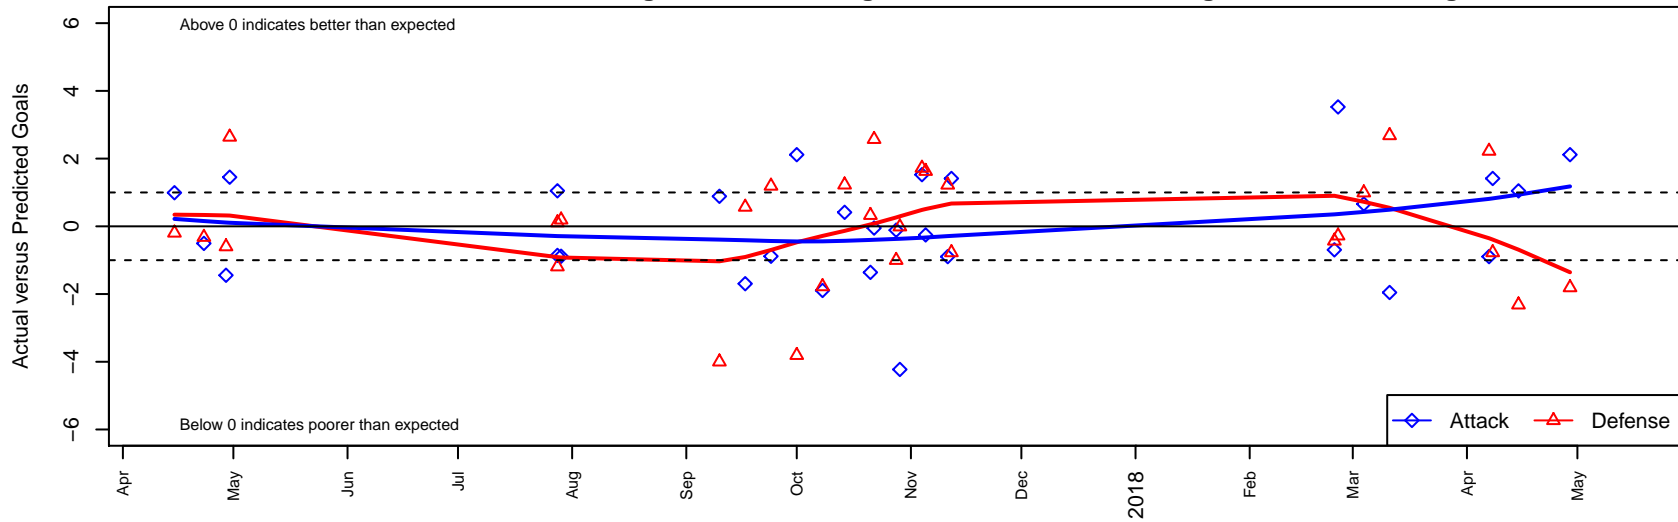

LOSC Green I B04

Crossfire Oregon
 Lake Oswego, OR
 B04 total strength=913
 attack=2.16 defense=1.01
 fall league = PTT B04 Div 2 Green
 spr league = Spr OYS B04 Div 2 Green

alt names used:
 LAKE OSWEGO LOSC 04B GREEN (OR)
 LOSC 04B Green
 LOSC 04B Green
 LOSC 04B Green

Venues played:
 2016 Spr OYS B04 Division 1 White
 2017 Oswego Nike Cup Bronze U14
 2017 PTT B04 Division 2 Green
 2017 OYS Founders Cup B04
 2017 Spr OYS B04 Division 2 Green

LOSC Green I B04
 Dots are actual minus expected GF (blue circles) and GA (red triangles).
 Blue line is smoothed change in attack strength. Red is smoothed change in defense strength.

**attack and defense variance (black dot)
relative to other teams
and top 10 in region**

**attack and defense rating
relative to others at age
and all opponents in last 13 months**

Performance relative to 13 month average