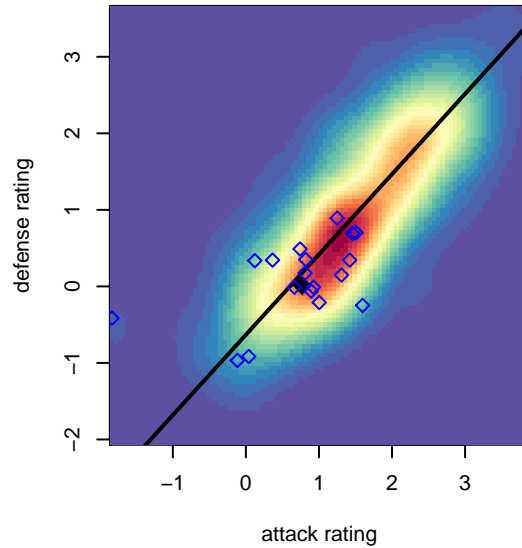

LOSC Green I B04

Crossfire Oregon
 Lake Oswego, OR
 B04 total strength=913
 attack=2.16 defense=1.01
 fall league = PTT B04 Div 2 Green
 spr league = Spr OYS B04 Div 2 Green

alt names used:
 LAKE OSWEGO LOSC 04B GREEN (OR)
 LOSC 04B Green
 LOSC 04B Green
 LOSC 04B Green

Venues played:
 2016 Spr OYS B04 Division 1 White
 2017 Oswego Nike Cup Bronze U14
 2017 PTT B04 Division 2 Green
 2017 OYS Founders Cup B04
 2017 Spr OYS B04 Division 2 Green

LOSC Green I B04
 Dots are actual minus expected GF (blue circles) and GA (red triangles).
 Blue line is smoothed change in attack strength. Red is smoothed change in defense strength.

**attack and defense variance (black dot)
relative to other teams
and top 10 in region**

**attack and defense rating
relative to others at age
and all opponents in last 13 months**

Performance relative to 13 month average