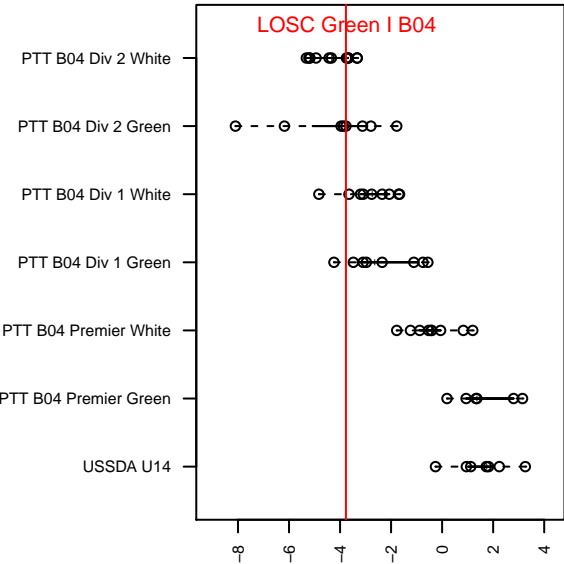

LOSC Green I B04

Crossfire Oregon
 Lake Oswego, OR
 B04 total strength=913
 attack=2.16 defense=1.01
 fall league = PTT B04 Div 2 Green
 spr league = Spr OYS B04 Div 2 Green

alt names used:
 LAKE OSWEGO LOSC 04B GREEN (OR)
 LOSC 04B Green
 LOSC 04B Green
 LOSC 04B Green

Venues played:
 2016 Spr OYS B04 Division 1 White
 2017 Oswego Nike Cup Bronze U14
 2017 PTT B04 Division 2 Green
 2017 OYS Founders Cup B04
 2017 Spr OYS B04 Division 2 Green

LOSC Green I B04
 Dots are actual minus expected GF (blue circles) and GA (red triangles).
 Blue line is smoothed change in attack strength. Red is smoothed change in defense strength.

**attack and defense variance (black dot)
relative to other teams
and top 10 in region**

**attack and defense rating
relative to others at age
and all opponents in last 13 months**

Performance relative to 13 month average