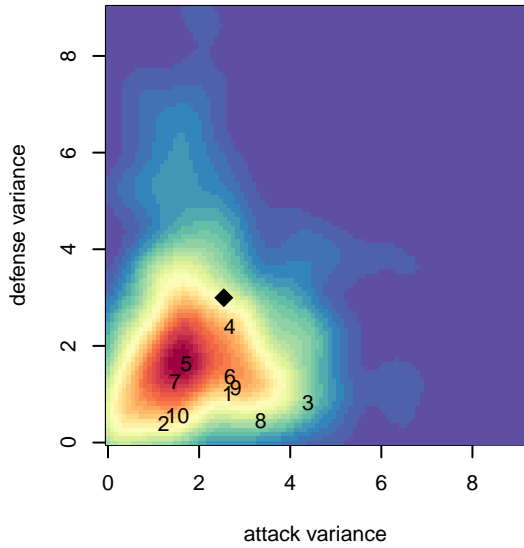

LOSC Green I B04

Crossfire Oregon
 Lake Oswego, OR
 B04 total strength=913
 attack=2.16 defense=1.01
 fall league = PTT B04 Div 2 Green
 spr league = Spr OYS B04 Div 2 Green

alt names used:
 LAKE OSWEGO LOSC 04B GREEN (OR)
 LOSC 04B Green
 LOSC 04B Green
 LOSC 04B Green

Venues played:
 2016 Spr OYS B04 Division 1 White
 2017 Oswego Nike Cup Bronze U14
 2017 PTT B04 Division 2 Green
 2017 OYS Founders Cup B04
 2017 Spr OYS B04 Division 2 Green

LOSC Green I B04
 Dots are actual minus expected GF (blue circles) and GA (red triangles).
 Blue line is smoothed change in attack strength. Red is smoothed change in defense strength.

**attack and defense variance (black dot)
relative to other teams
and top 10 in region**

**attack and defense rating
relative to others at age
and all opponents in last 13 months**

Performance relative to 13 month average